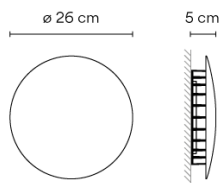

Model Sheet

Finish

- 58 Off-white
Pantone Warm Gray 2 U
- 07 Khaki
RAL 7006

LED temperature color 2700 K / 3500 K

Dimming On/ Off

Installation type Surface Canopy

Materials Base: Steel

Light source 1 x LED 9W 350mA

LED CRI>90 1041 lm 116
2700 K / 3500 K

Driver Constant Current 350 100~240
V V 50-60 Hz HZ

Remarks Wet location

Application Outdoor lamps

Packaging 1 Box
0,31 m x 0,31 m x 0,106 m
Gross weight 1.6
Net weight 1.44
Vol. 0.0101