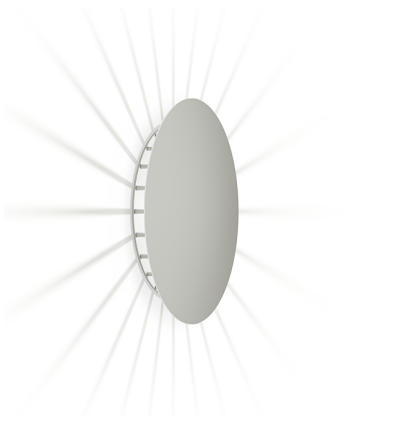

4720

Design By Jordi Vilardell & Meritxell Vidal

Meridiano is an outdoor wall light installed on a surface. Designed by Jordi Vilardell & Meritxell Vidal. Available in three colours: khaki, green and off-white.

Model Sheet

Finish

- 58 Off-white
Pantone Warm Gray 2 U
- 07 Khaki
RAL 7006

LED temperature color 2700 K / 3500 K

Dimming On/ Off

Installation type Surface Canopy

Materials Base: Steel

Light source 1 x LED 9W 350mA

Lighting effect

General Lighting

Lamp that emits an upward or backward beam that is reflected by the ceiling or wall.

Photometric Data

Other Applications

All of our products come with a five-year warranty. Check our legal terms at www.vibia.com/warranty